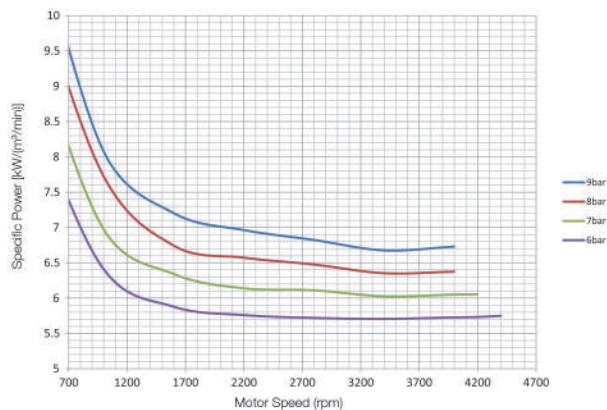

LMF LPM series

LMF LPM15-55 kW, LPMS37-75 kW Specifications

Model	Motor	Discharge Pressure Range		Weight	Discharge connection
	kW	6.2bar~9bar	8bar~10bar	kg	
		m³/min (50Hz&60Hz)			
LPM15	15	2.37~2.88	2.25~2.52	380	G1
LPM22	22	3.61~4.22	3.37~3.79	480	G1
LPM37	37	6.28~7.42	5.95~6.7	710	G1 1/2
LPM55	55	9.99~11.95	9.43~10.6	990	G1 1/2

Model	Motor	Discharge Pressure Range		Weight	Discharge connection
	kW	6bar~9bar	10bar~13bar	kg	
		m³/min (50Hz&60Hz)			
LPMS37	37	6.5~7.65	-	740	G2
LPMS55	55	10.5~12.5	-	1100	G2
LPMS75	75	14.5~16.5	10~12.5	1450	G2

Dimensions

Model	Length	Width	Height
	mm	mm	mm
LPM15	1200	830	1240
LPM22	1200	830	1290
LPM37	1400	1000	1540
LPM55	1500	1160	1700
LPMS37	1820	1000	1140
LPMS55	2100	1200	1330
LPMS75	2160	1220	1580